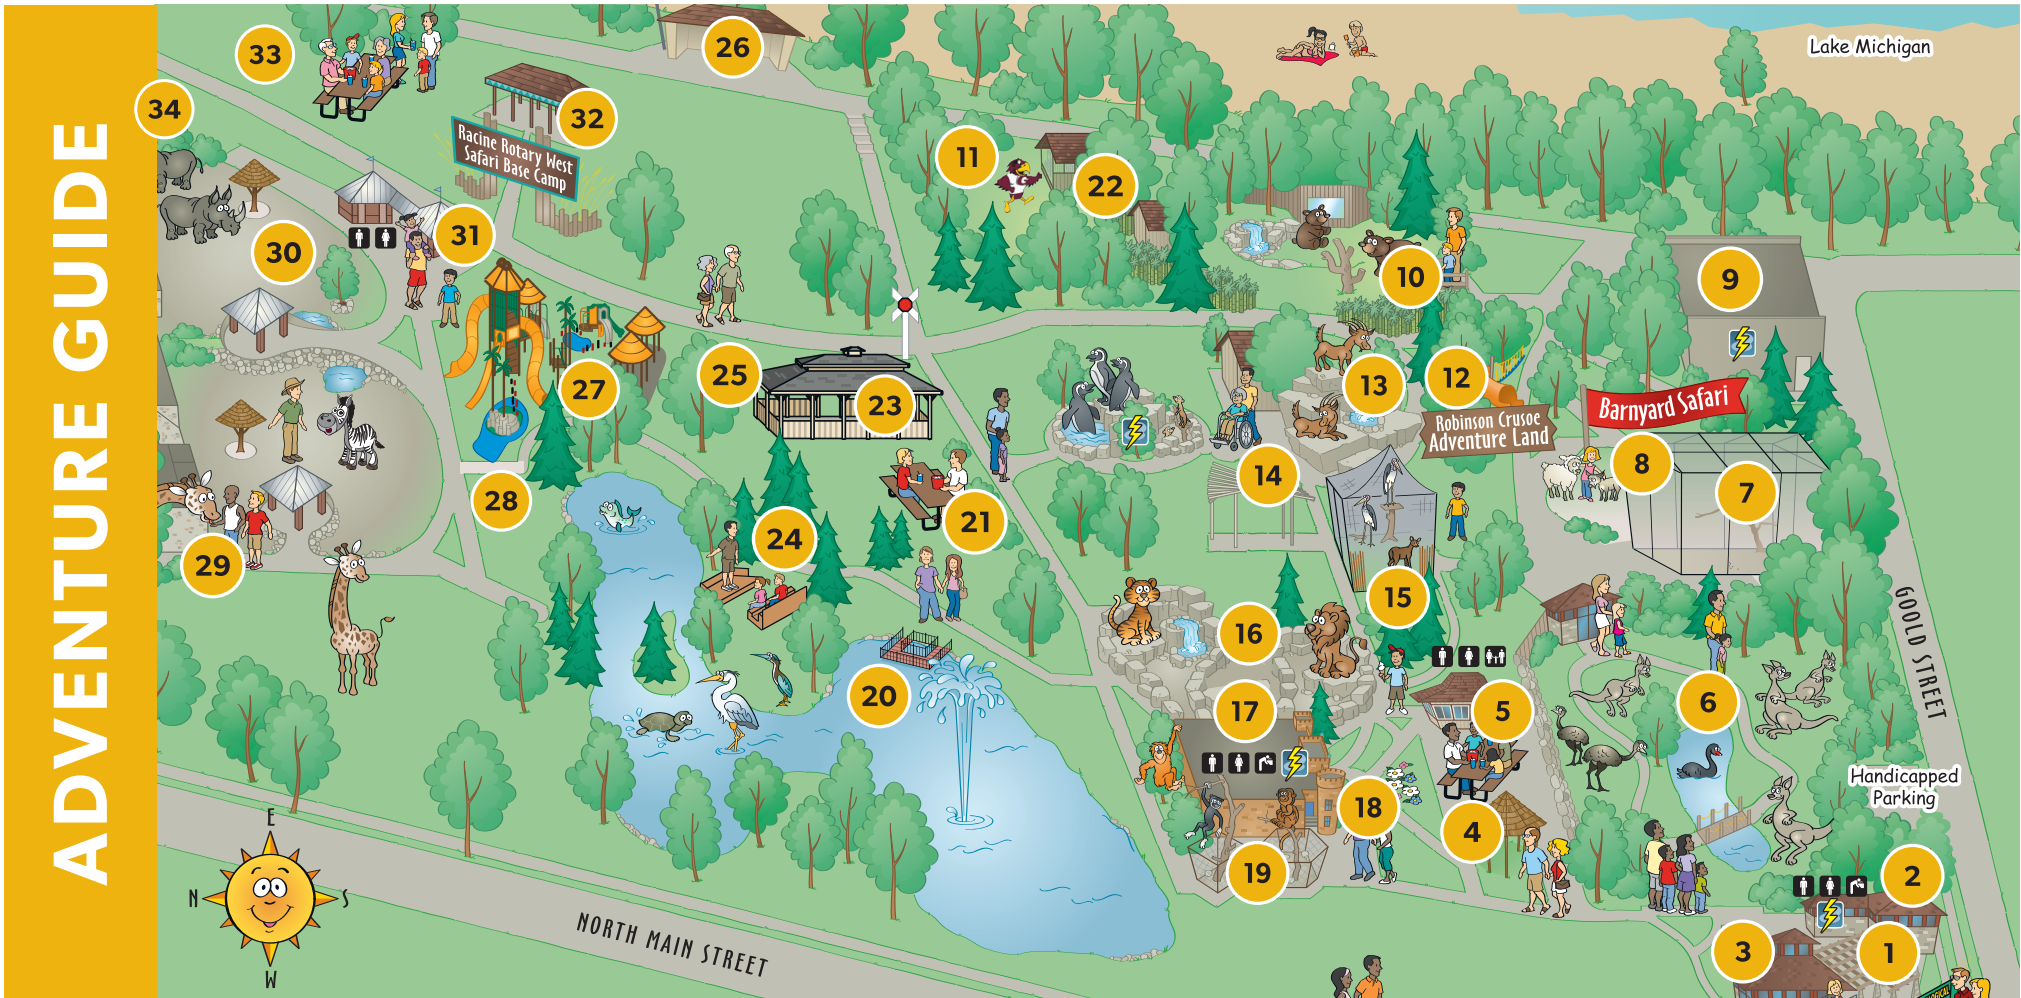

2131 N. Main Street,
Racine, WI 53402

1. Entrance
2. Benstead Discovery Center
3. Gift Shop
4. Jungle Junction Gazebo
5. Jungle Grill
6. Walkabout Creek
7. Norco Aviary
8. Barnyard Safari
9. Administration Office
10. Bear Burrow Building
11. Bear Backyard Picnic Area
12. Robinson Crusoe Adventure Land Playground

13. Tur Mountain
14. Meerkat Manor/Felle Pavilion
15. Stork Aviary
16. Cat Canyon
17. Vanishing Kingdom Building
18. Kiwanis Education Center
19. Primate Paradise
20. A.B. Modine Pond
21. South Train Track Picnic Area
22. Raptor Roost
23. Zoo Choo Express Train Station
24. Helen Ireland Wildlife Theater
25. North Train Track Picnic Area

26. Kiwanis Memorial Amphitheatre
27. PlayZoo Playground
28. Safari Tent
29. North Shore Bank Giraffe Encounter Area
30. Charles & Jennifer Johnson Land of the Giants
31. The Watering Hole Bar & Snacks
32. Racine Rotary West Safari Base Camp Pavilion
33. Land of the Giants Private Events Area
34. Summer Camp Village

ADVENTURE GUIDE